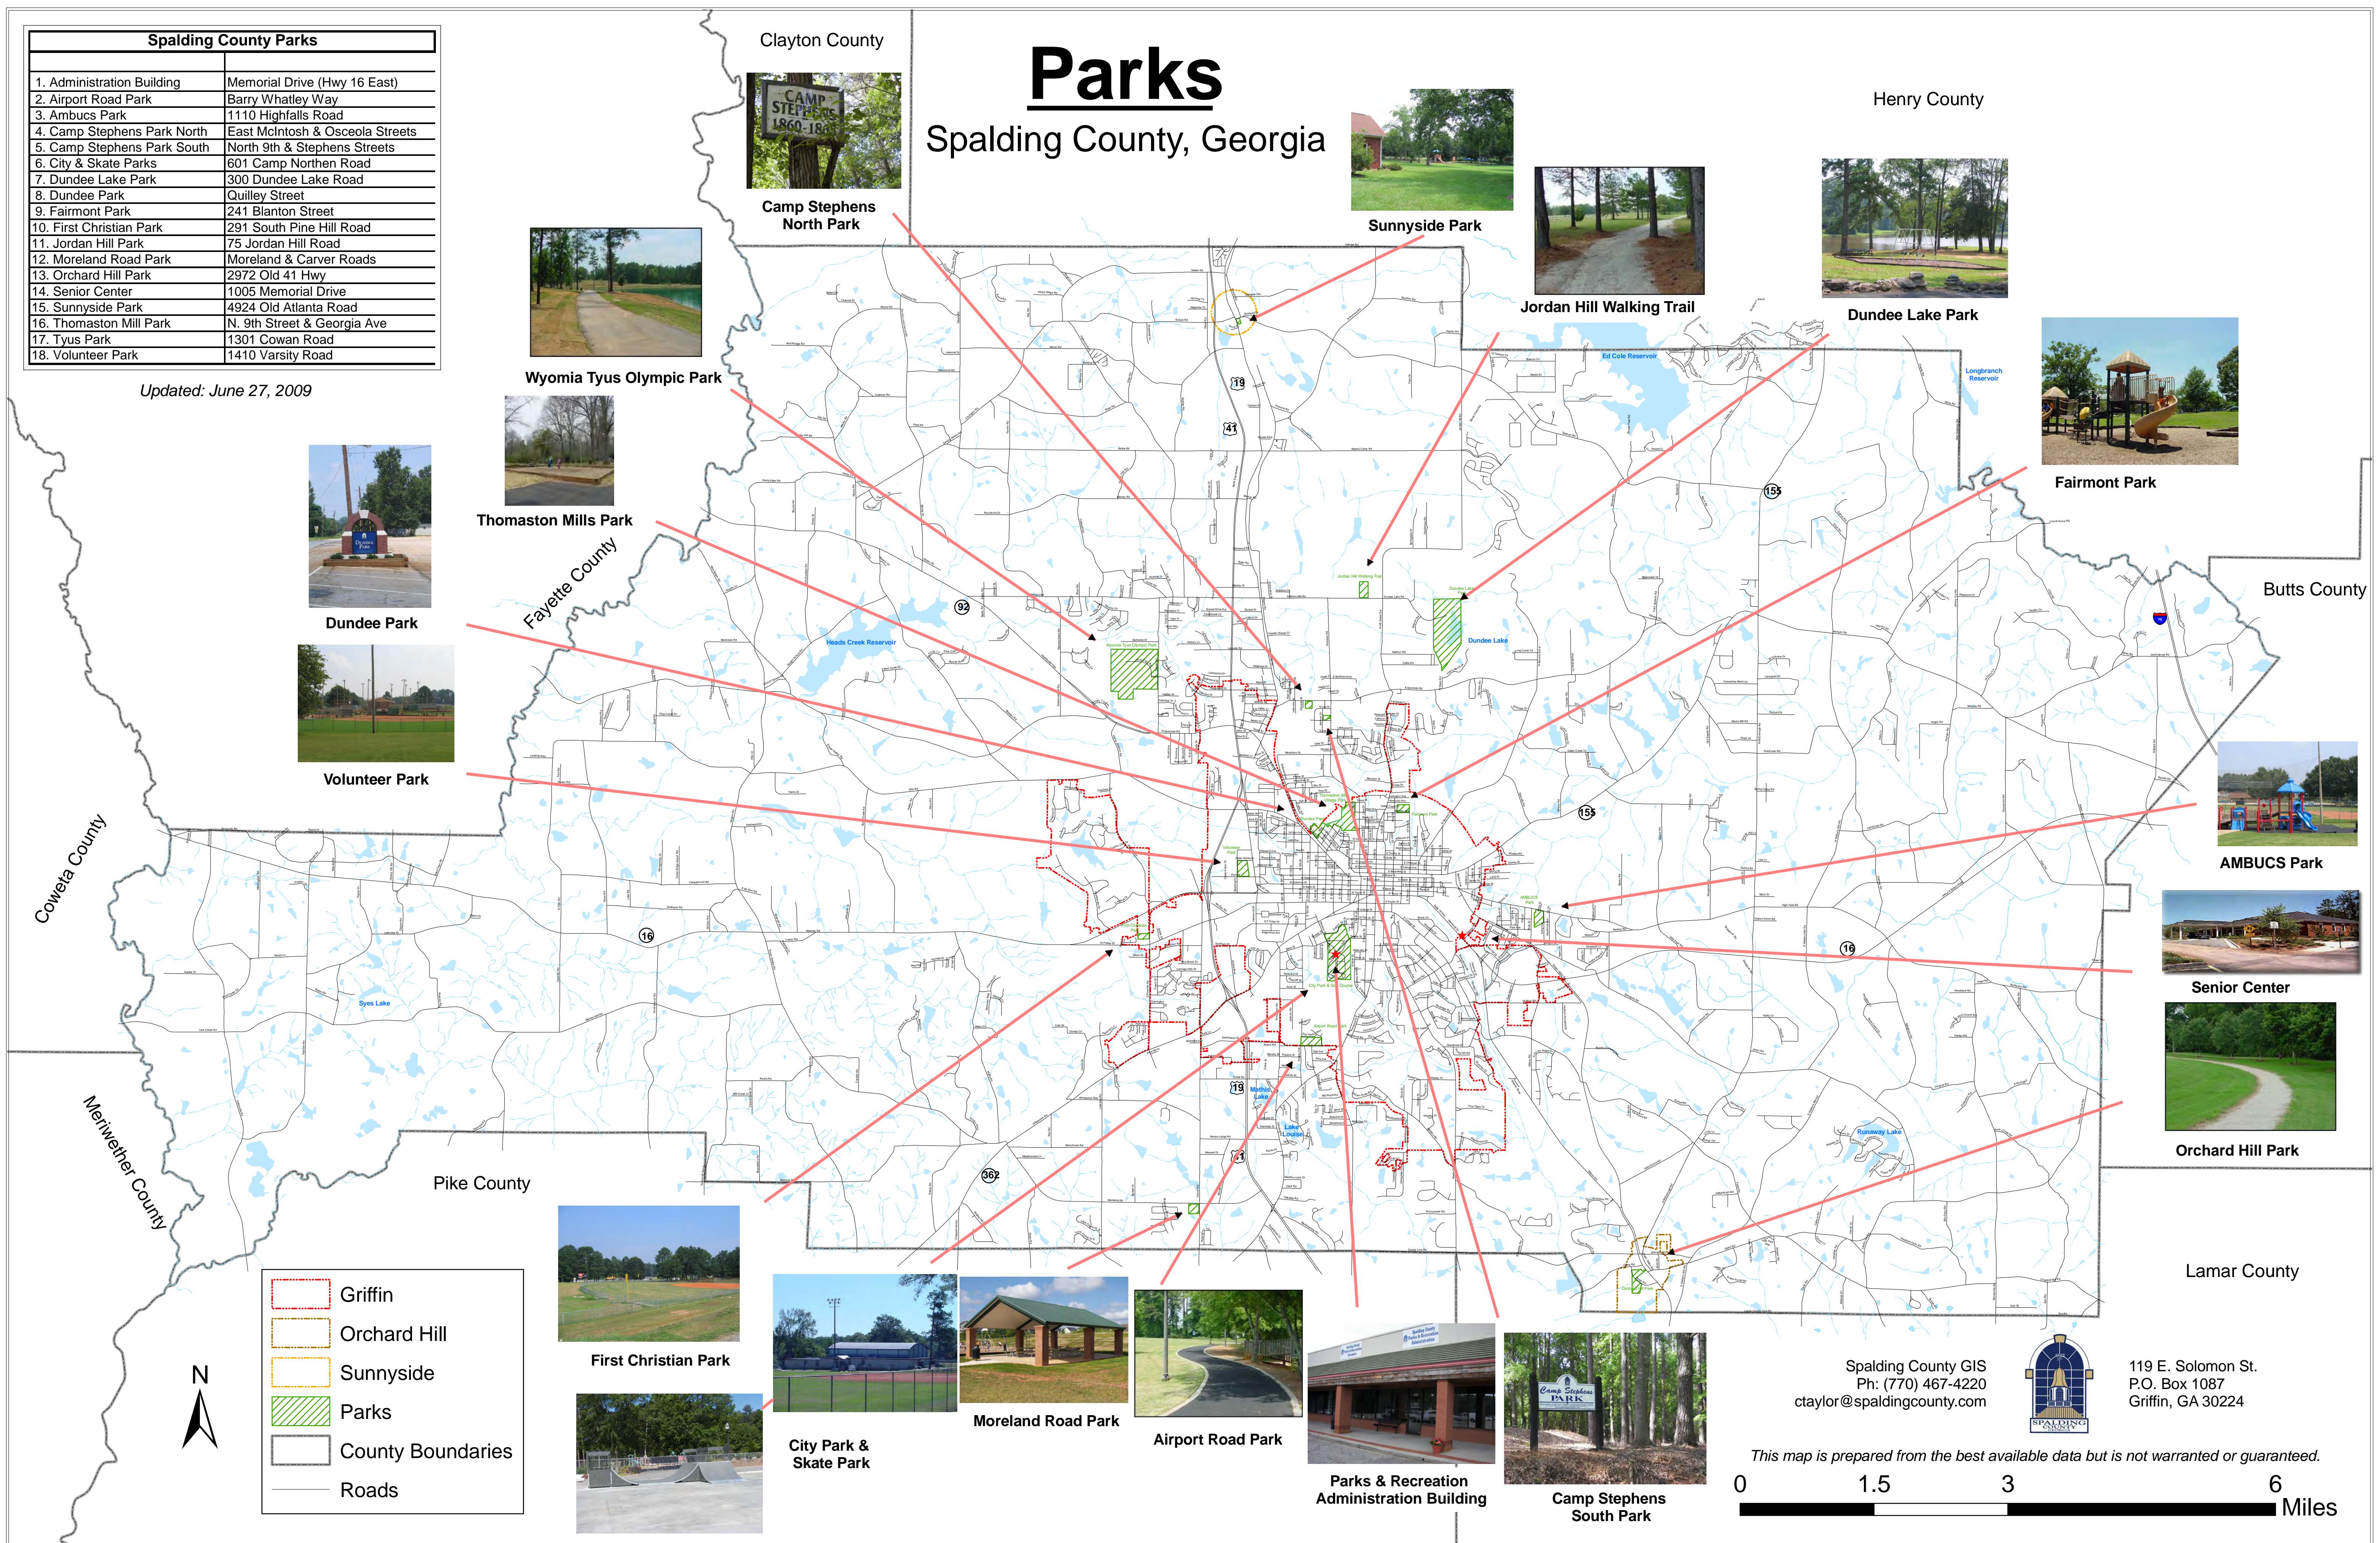

Spalding County Parks	
1. Administration Building	Memorial Drive (Hwy 16 East)
2. Airport Road Park	Barry Whatley Way
3. Ambucs Park	1110 Highfalls Road
4. Camp Stephens Park North	East McIntosh & Osceola Streets
5. Camp Stephens Park South	North 9th & Stephens Streets
6. City & Skate Parks	601 Camp Northern Road
7. Dundee Lake Park	300 Dundee Lake Road
8. Dundee Park	Quilley Street
9. Fairmont Park	241 Blanton Street
10. First Christian Park	291 South Pine Hill Road
11. Jordan Hill Park	75 Jordan Hill Road
12. Moreland Road Park	Moreland & Carver Roads
13. Orchard Hill Park	2972 Old 41 Hwy
14. Senior Center	1005 Memorial Drive
15. Sunnyside Park	4924 Old Atlanta Road
16. Thomaston Mill Park	N. 9th Street & Georgia Ave
17. Tyus Park	1301 Cowan Road
18. Volunteer Park	1410 Varsity Road

Updated: June 27, 2009

Parks

Spalding County, Georgia

Spalding County GIS
Ph: (770) 467-4220
ctaylor@spaldingcounty.com

119 E. Solomon St.
P.O. Box 1087
Griffin, GA 30224

This map is prepared from the best available data but is not warranted or guaranteed.